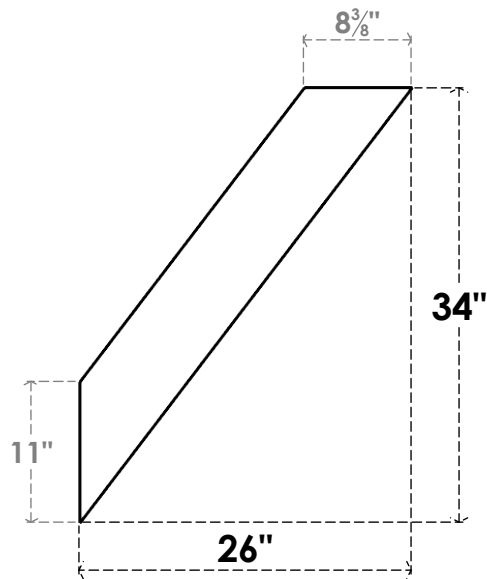

ITEM NUMBER: BRCPC060X26000X34000TRA

6"W X 26"D X 34"H TRADITIONAL ARCHITECTURAL GRADE PVC CLOSED KNEE BRACE

SIDE PROFILE

FRONT PROFILE

ISOMETRIC

EKENA MILLWORK
2300 WEST MAIN ST.
CLARKSVILLE, TX 75426
TOLL FREE: 866-607-0453
WWW.EKENAMILLWORK.COM