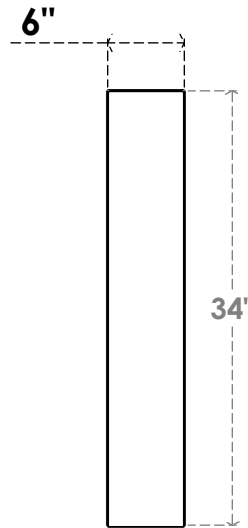

ITEM NUMBER: BRCPC060X26000X34000TRA

6"W X 26"D X 34"H TRADITIONAL ARCHITECTURAL GRADE PVC CLOSED KNEE BRACE

SIDE PROFILE

FRONT PROFILE

ISOMETRIC

EKENA MILLWORK
2300 WEST MAIN ST.
CLARKSVILLE, TX 75426
TOLL FREE: 866-607-0453
WWW.EKENAMILLWORK.COM

NOTES

1. INSTALLATION TO BE COMPLETED IN ACCORDANCE WITH MANUFACTURER'S SPECIFICATIONS.
2. DRAWING MAY NOT BE TO SCALE
3. THIS DRAWING IS INTENDED FOR DESIGN AND PLANNING PURPOSES ONLY.
4. ALL INFORMATION CONTAINED HEREIN WAS CURRENT AT THE TIME OF DEVELOPMENT BUT MUST BE REVIEWED AND APPROVED BY THE PRODUCT MANUFACTURER TO BE CONSIDERED ACCURATE.
5. ARCHITECTURAL GRADE PVC PRODUCTS ARE MADE FROM EXPANDED CELLULAR PVC AND COME NATURALLY WHITE BUT MAY BE PAINTED